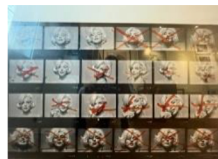

All Marilyn's Markings

17.5" x 28" Photograph
Archival Pigment Print
Edition 12/36: **$24,000**