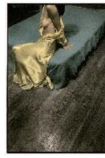

Untitled

7.75" x 5.25" Hand Colored
Gelatin Silver Print
Unique: **$1,000**
Framed 11.5" x 14.5": **$1,250**