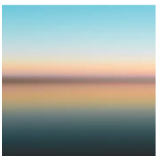

John Atchley

Lake Michigan #14

39.5" x 39.5" Photograph

Archival Pigment Print

Edition 2/3

Framed 42" x 42": **$6,000**

SOHN FINE ART

69 Church St., Lenox, MA | info@sohnfineart.com | 413-551-7353 | www.sohnfineart.com