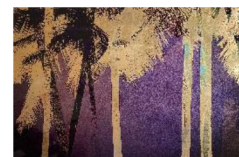

Sacred Palm

12" x 18" Moon Gold on Museum Glass

Unique Edition 2/5

$3,500

SOHN FINE ART

69 Church St., Lenox, MA | info@sohnfineart.com | 413-551-7353 | www.sohnfineart.com