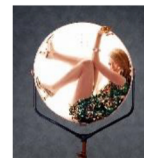

### Ormond Gigli

**Sophia, 1955 Rome (Twirling)**  
16.5" x 11" Gelatin Silver Printed  
Signed  
Original Mount  
Unique Edition 7/25  
Framed 23" x 17.5": **\$10,000**

**Gwen Verdon, New York, 1953**  
16.5" x 13.5" Gelatin Silver Printed  
Signed  
Original Mount  
Unique Edition 1/5  
Framed 23" x 19.75": **\$10,000**