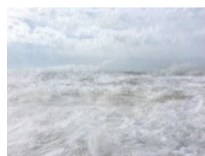

Cassandra Sohn

Waves & Water 12

20" x 36.5" Archival Pigment Print

Hand-worked with Pastel and

Unique Edition 1/10

Framed 28.5" x 35": **$2,000**