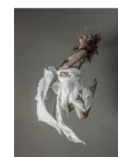

Nightfall 14
60" x 40" Lenticular Photograph
Edition 1/6
Framed 62" x 42": **$20,000**

SOHN FINE ART

69 Church St., Lenox, MA | info@sohnfineart.com | 413-551-7353 | www.sohnfineart.com